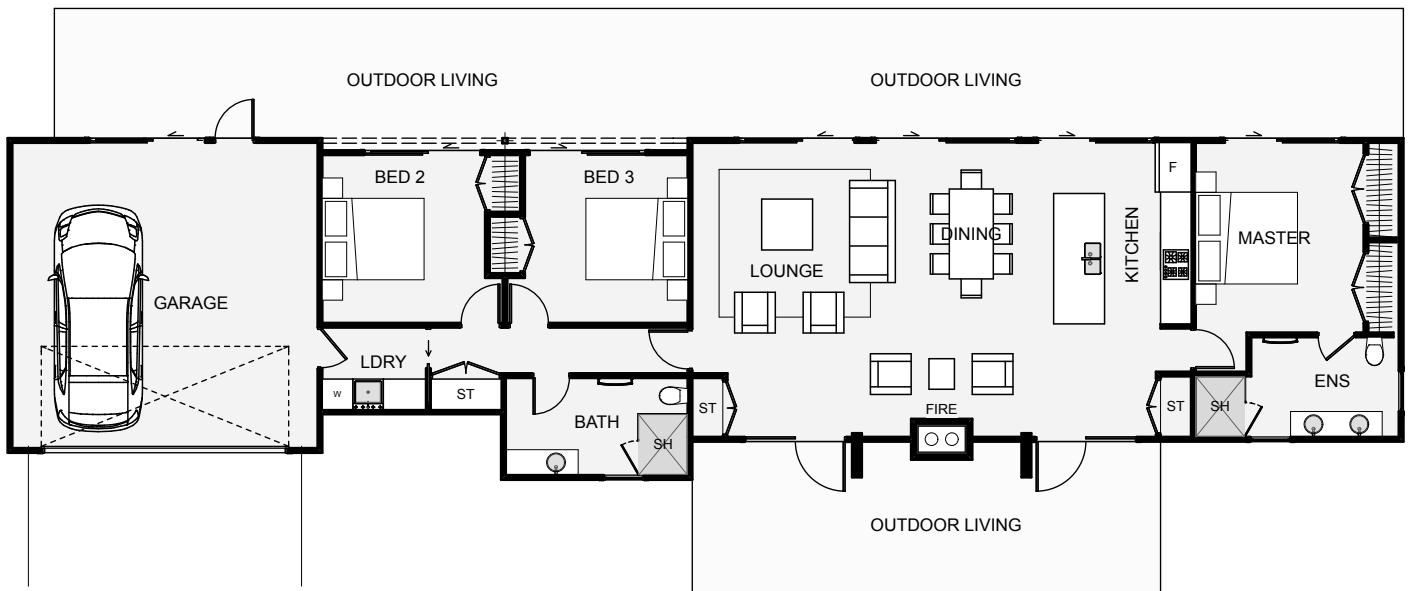

The Bruno is a narrow home designed to have all rooms facing the same way. This makes it easy if you have a great lawn, a view or just want all rooms to get the same amount of sun throughout the day. Something nice about this home is the glass doors and overhead window in the garage, making this large space usable for parties, games room and more. The dual outdoor living gives an option to end the day around a back-to-back fireplace, all while enjoying the evening sunset.

Floor Area: 164m²

2
 3
 2
 27.4m
 6.7m

Contact Eves Construction Ltd.
 Rowan 021 979 092 | Ryan 021 979 771
 Email evesconstruction@xtra.co.nz

EVES
CONSTRUCTION LTD