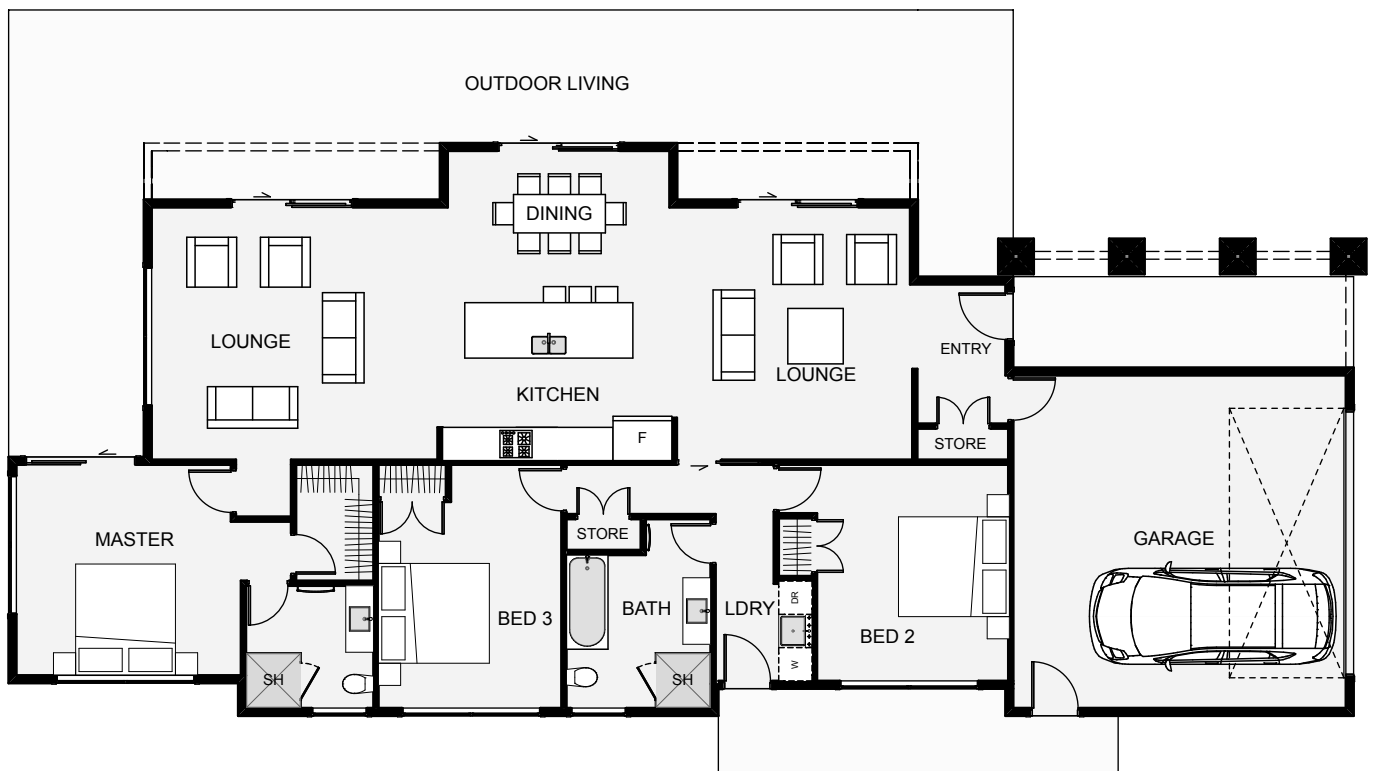

The Cleo is a home designed for narrow sections, however wider sections will just enlarge the outdoor living space which is a great bonus. This home has a number of things going for it, such as the grand covered entry, the dual lounges and the high ceilings in both lounges and the dining. Fixed sun shades provide not only practical uses, but an architectural, aesthetic finish to the home. A variation of claddings can be used to give you the desired look or the materials you love.