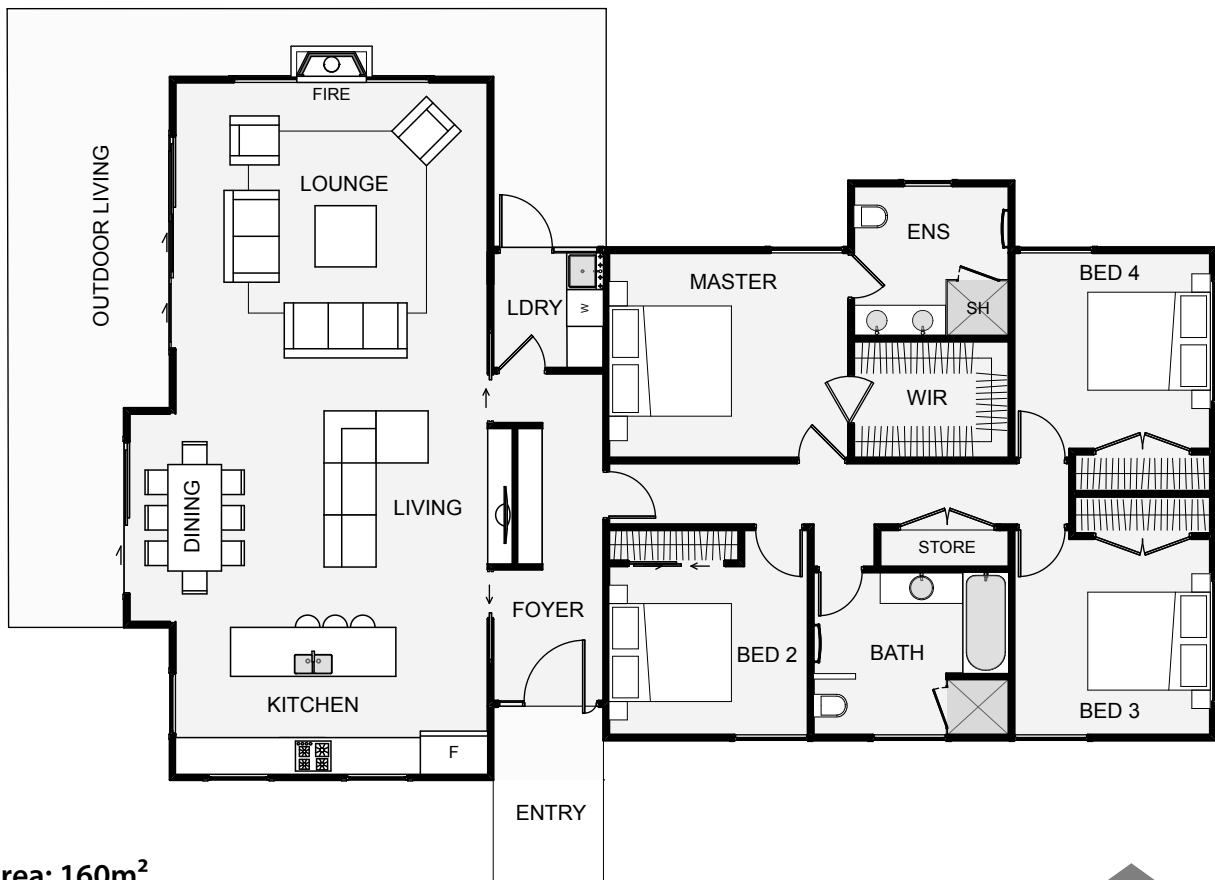

The Hart is small and compact yet is designed to feel large and open. The large glass windows bring in the surrounding environment and the high ceilings in the living space open the place up to feel larger than life. This home is designed to allow the natural integration of a garage into multiple sections of the house depending on its location or orientation. The Hart can be used as a bach or a home, either would be a great architectural, four bedroom choice.