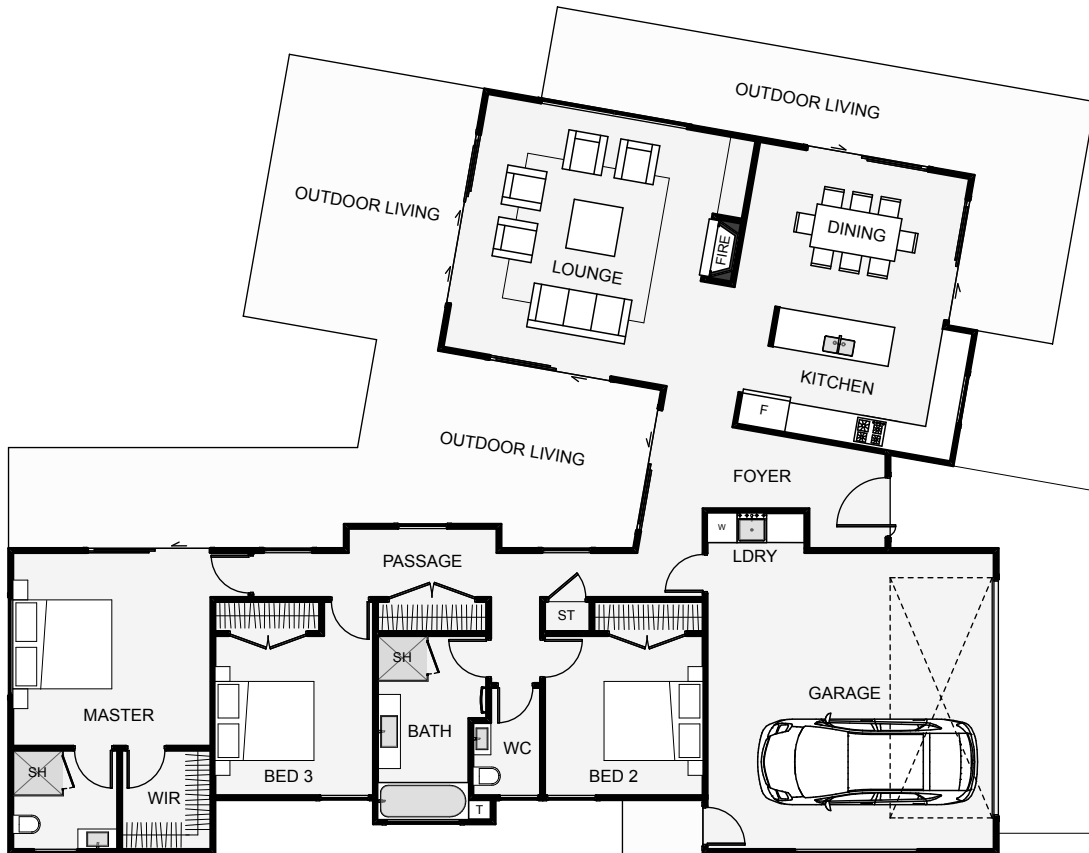

Two main wings provide the basic layout of this home. The bedroom wing is longer and provides the perfect shelter and privacy to the outdoor living and lawn space. By having the living wing set at an angle the kitchen and dining are positioned in the morning sun. The angle also gives a very sheltered outdoor living space between wings and a view angle from the lounge which reaches out into the property. This home could give your section the edge you're looking to create.

Floor Area: 186m²

2
 3
 2
 20.0m
 15.5m

Contact Eves Construction Ltd.
 Rowan 021 979 092 | Ryan 021 979 771
 Email evesconstruction@xtra.co.nz